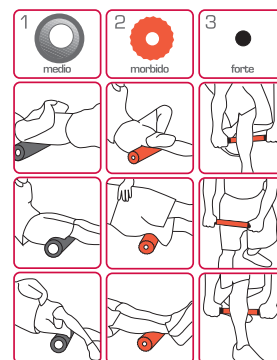

>> RULLO MASSAGGIO 3 IN 1 3 IN 1 FOAM ROLLER

cod. AHF-091

Tre rulli con dimensioni, densità e livelli di rilascio miofasciale differenti, per ottenere i migliori risultati su ogni parte del corpo da trattare. Rilassa i muscoli contratti, favorisce la circolazione, il drenaggio linfatico e l'elasticità del tessuto connettivo. Ideale per massaggi, stretching e per migliorare l'allineamento posturale.

*The 3 in 1 foam roller is composed of three rollers with different dimensions, densities and levels of myofascial release, to reach the best results on each part of the body.
Relaxes contracted muscles increasing circulation, lymphatic drainage and the elasticity of connective tissue.
Ideal for basic stretching, massaging and to improve postural alignment.*