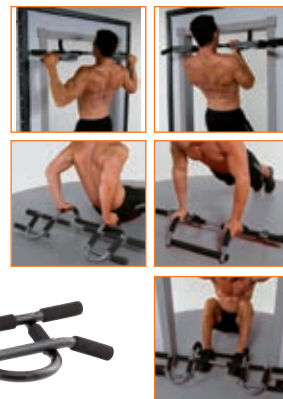

» BARRA TRAZIONI DA PORTA MULTIPRESA 3 IN 1 DOOR CHIN PULL SIT UP BAR WITH MULTIPLE HANDLES

cod. BTP-M

Barra multifunzione che permette di eseguire pull-up, push-up e sit-up. Dotata di impugnature antiscivolo in foam ad alta densità. Più prese per un maggior numero di esercizi eseguibili. Dimensione prodotto: 1050x420x230 mm. **Peso max utilizzatore: 100 Kg**

Multi-purpose bar ideal for pull-up, push-up and sit-up exercises. Equipped with non-slip handles with high-density foam grip. More handles for a greater number of exercises performed. Product dimensions: 1050x420x230 mm. Max user weight: 100 Kg